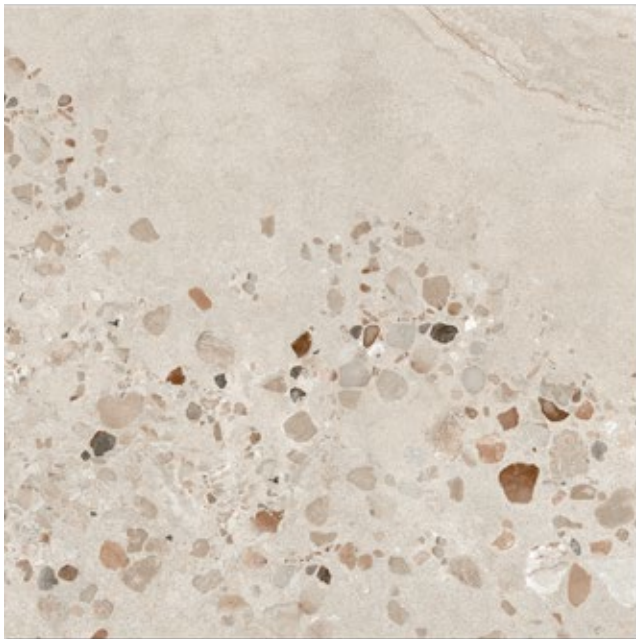

24 x 24 rectified

I Cocci Siciliani Bianco

I Cocci Siciliani Sabbia

I Cocci Siciliani Grigio

I Cocci Siciliani Naturale

Colors and Aesthetical features in this catalogue are to be regarded as indications. Please refer to physical samples for clarification.