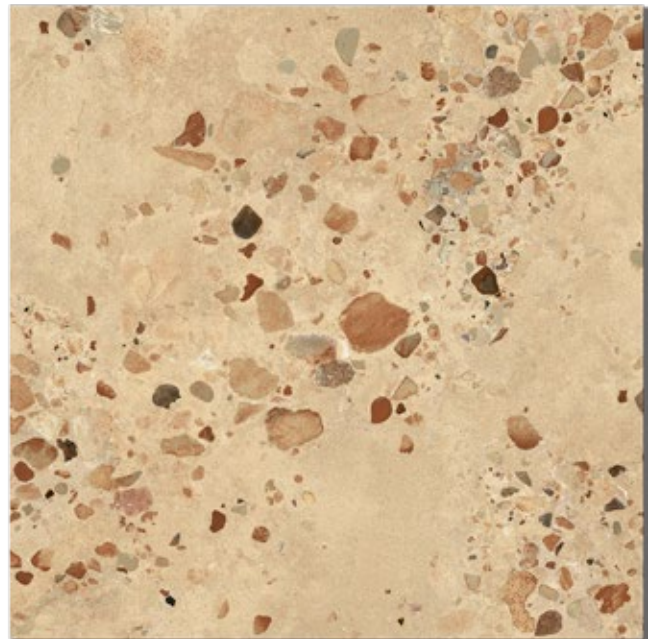

24 x 24 rectified

I Cocci Siciliani Bianco

I Cocci Siciliani Sabbia

I Cocci Siciliani Grigio

I Cocci Siciliani Naturale

Colors and Aesthetical features in this catalogue are to be regarded as indications. Please refer to physical samples for clarification.